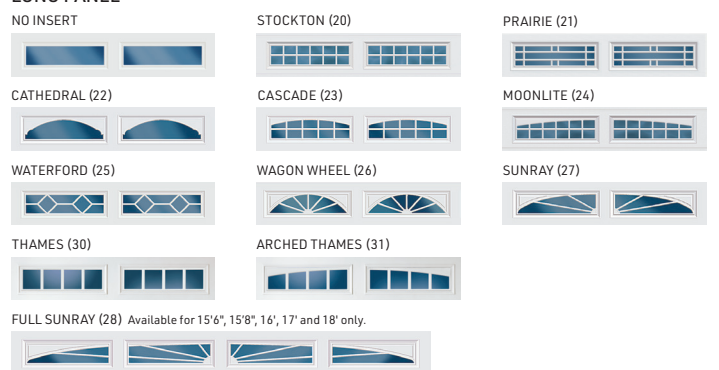

Construction

STEEL OL3138/OL3200

Triple-Layer: Steel + Insulation + Steel

For the toughest most energy-efficient steel door, Amarr Olympus triple-layer doors include the ultimate in thermal properties, plus a layer of steel for a finished interior look and added durability.

- Heavy-duty exterior and interior steel
- Durable, reliable, low maintenance
- Environmentally safe polyurethane insulation
- Superior energy efficiency
- Extra quiet operation

Specifications

	AMARR OLYMPUS OL3138	AMARR OLYMPUS OL3200
PANEL DESIGNS		
Short Panel	TW/Color Zone	•
Long Panel		•
Flush Panel	TW/Color Zone	TW/BL/Color Zone
INSULATION	Polyurethane	Polyurethane
U-FACTOR	0.24	0.19*
R-VALUE¹	14.46	19.40[‡] - 13.35
DOOR THICKNESS	1-3/8" (3.5cm)	2" (5.1cm)
STEEL THICKNESS	27/27 ga	27/27 ga
WOODGRAIN EXTERIOR TEXTURE	•	•
END STILES Painted	•	•
BOTTOM WEATHER SEAL	•	•
GLASS OPTIONS	All	All
INSULATED GLASS OPTION[†]	•	•
DOOR WIDTHS	8', 9', 16'	All Standard Sizes
DOOR HEIGHTS	All Standard Sizes	All Standard Sizes
WIND LOAD² AVAILABLE	•	•
PAINT FINISH WARRANTY³	Lifetime	Lifetime
WORKMANSHIP/HARDWARE WARRANTY³	5 Years	Lifetime

[†] Price upcharge applies

Colors

Actual paint colors may vary from samples shown. Price upcharge applies to all colors except True White.

Amarr Color Zone
Over 800 Sherwin-Williams® SnapDry™ paint colors; approved color list is at amarr.com/amarr_color_zone. Visit your local Sherwin-Williams store for paint chips.

Amarr Company
165 Carriage Court
Winston-Salem, NC 27105
800.503.DOOR
www.amarr.com

Part of ASSA ABLOY

Amarr as word and logo are trademarks belonging to Amarr Company, owned by ASSA ABLOY.

©ASSA ABLOY. Printed in USA
Form #6400524/PDF

Glass Options

Insulated glass[†] available in Clear, Frost and Dark Tint.

DecraTrim Window Inserts