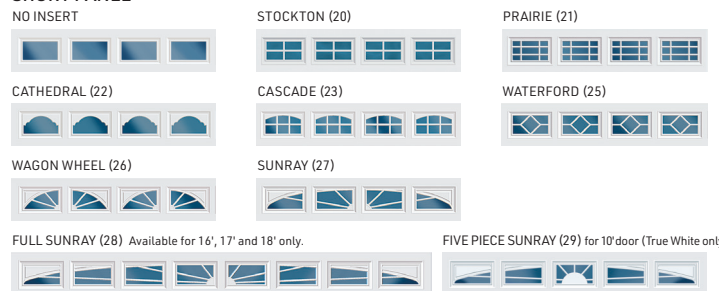

SHORT PANEL