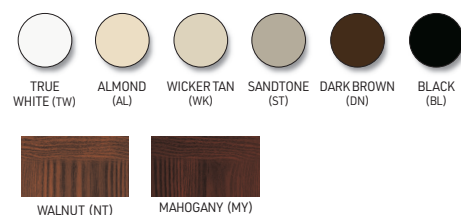

Colors

Actual paint colors may vary from samples shown. Price upcharge applies to all colors except True White.

Amarr Color Zone
Over 800 Sherwin-Williams® SnapDry™ paint colors; approved color list is at amarr.com/amarr_color_zone. Visit your local Sherwin-Williams store for paint chips.

Amarr Company
165 Carriage Court
Winston-Salem, NC 27105
800.503.DOOR
www.amarr.com

Part of ASSA ABLOY

Amarr as word and logo are trademarks belonging to Amarr Company, owned by ASSA ABLOY.

©ASSA ABLOY. Printed in USA
Form #6400524/PDF